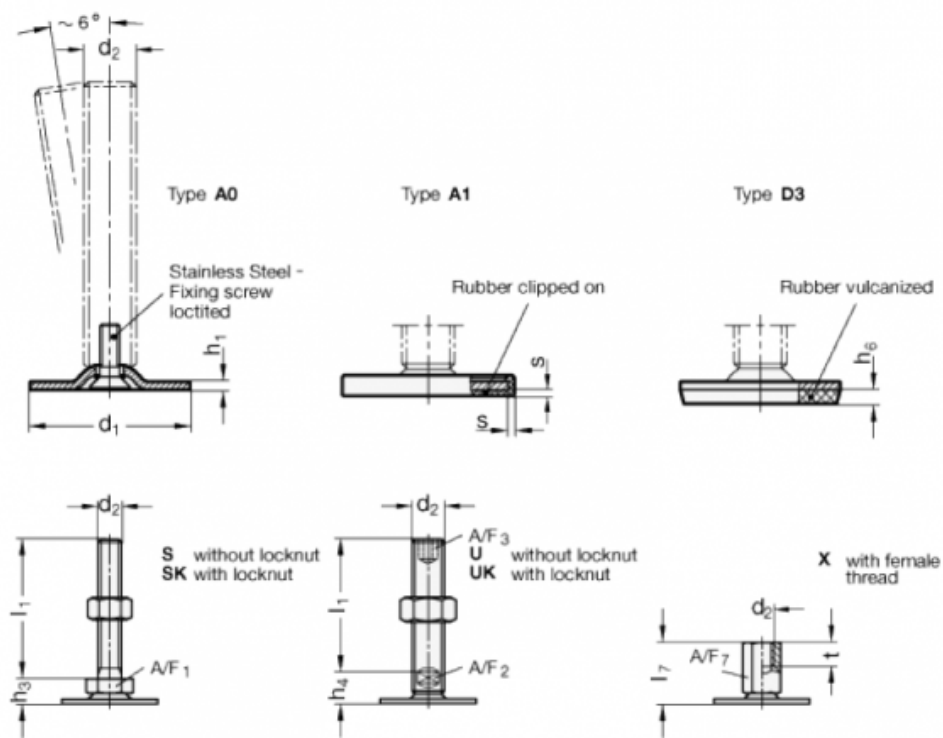

Data Sheet

Article number: 204080M16200A3UK

Description: E+G levelling foot
GN 40-80-M16-200-A3-UK

Note: UK With nut, Hexagon socket at the top, Wrench flat at the bottom

Measures

A/F2 = 12
A/F3 = 8
d1 = 80
d2 = M16
h1 = 3
h4 = 18
h6 = 5
l1 = 200